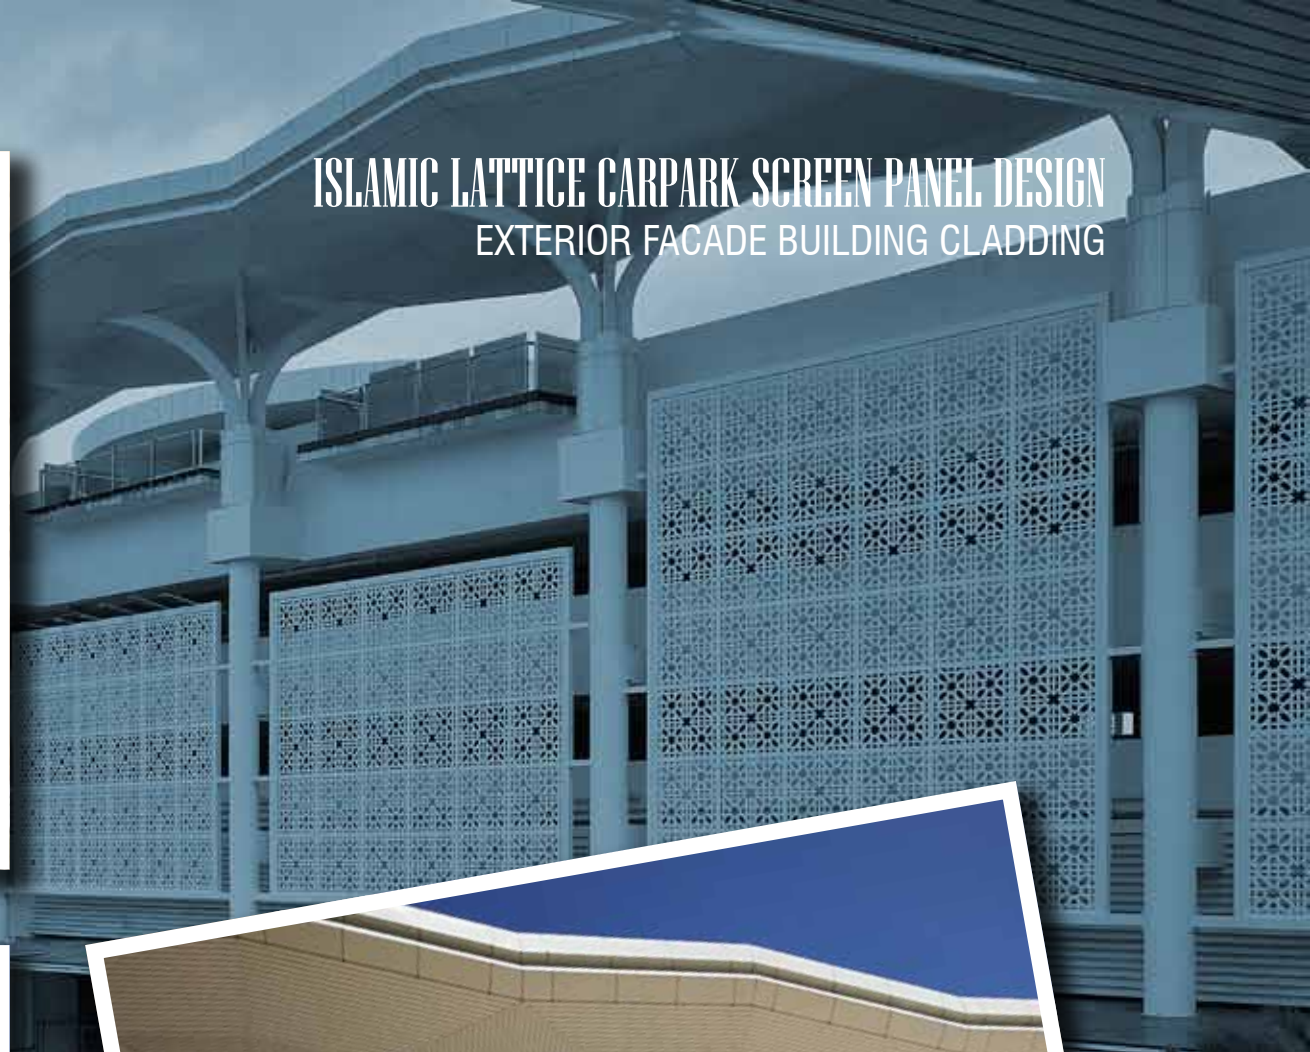

*Lightweight Architectural Solution*

1006882 W

**ARCHIFACADE SDN BHD**

BLANK PAGE

FACADE CLADDING AERIAL VIEW  
EXTERIOR FACADE BUILDING CLADDING

FACADE DECORATIVE WALL CLADDING  
EXTERIOR FACADE BUILDING ISLAMIC WALL CLADDING

**FACADE DECORATIVE SCREEN PANEL**  
**EXTERIOR FACADE BUILDING CLADDING**

ISLAMIC LATTICE CARPARK SCREEN PANEL DESIGN  
EXTERIOR FACADE BUILDING CLADDING

INTERIOR ISLAMIC KUFİ ENTRANCE DESIGN  
INTERIOR ENTRANCE ARCH CLADDING