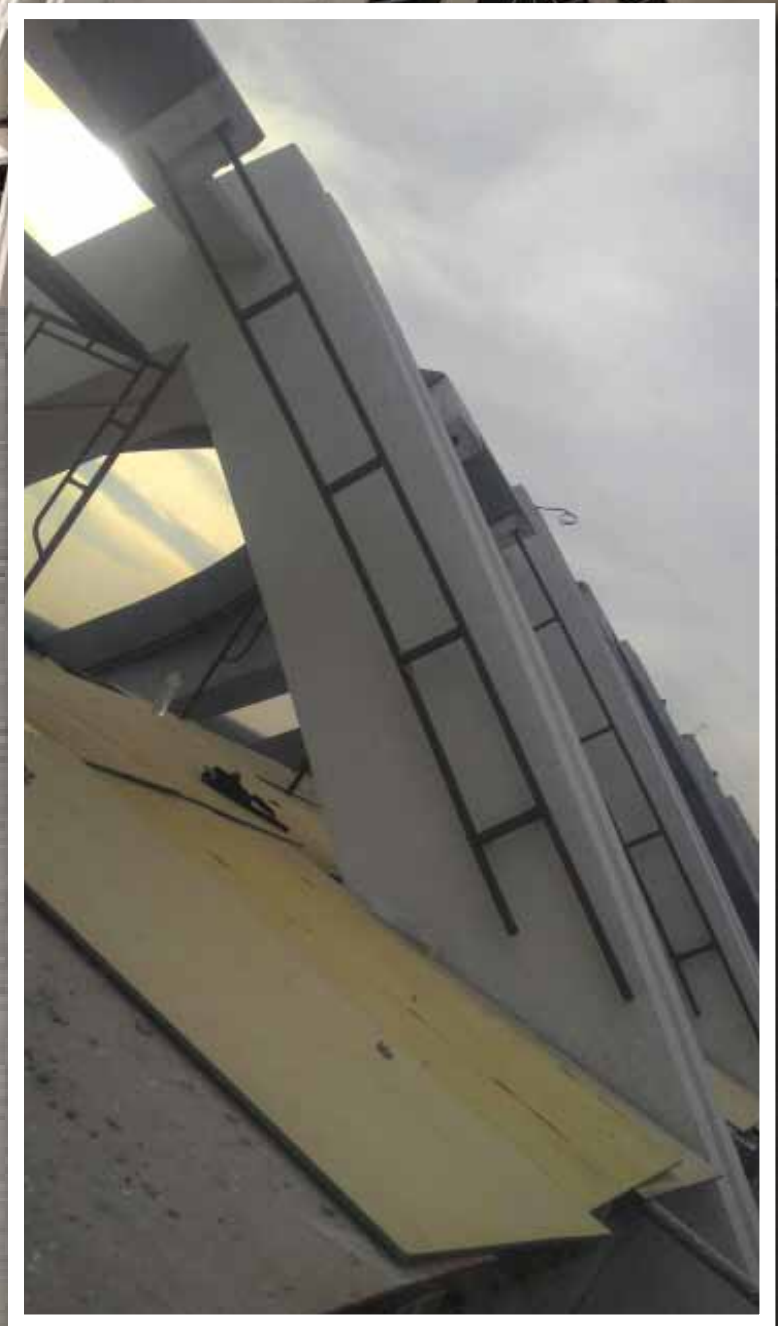

Lightweight Architectural Solution

708502 U

ARCHI-FOAM SDN BHD

BLANK PAGE

ARCHIFOAM

Facade Fin

ARCHIFOAM

Arc Fin (Rooftop)